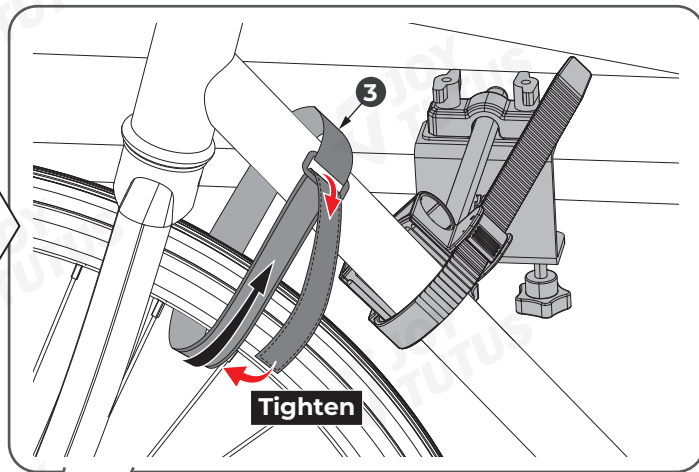

Installation Guide

PRODUCT INFORMATION

INSTALLATION COMPLETION DIAGRAM

✓ INSTALLATION TIPS

STEP 1

STEP 2

STEP 4

FUNCTION

01)

Loosen the hand nut of [1] to adjust the length of [2].

02)

Loosen the hand nut of [1] to rotate [2].

03)

Press the release button to tighten or loose the strap [2].

If you have any questions, please visit Joytutus website for quick response.
Web: www.joytutus.com