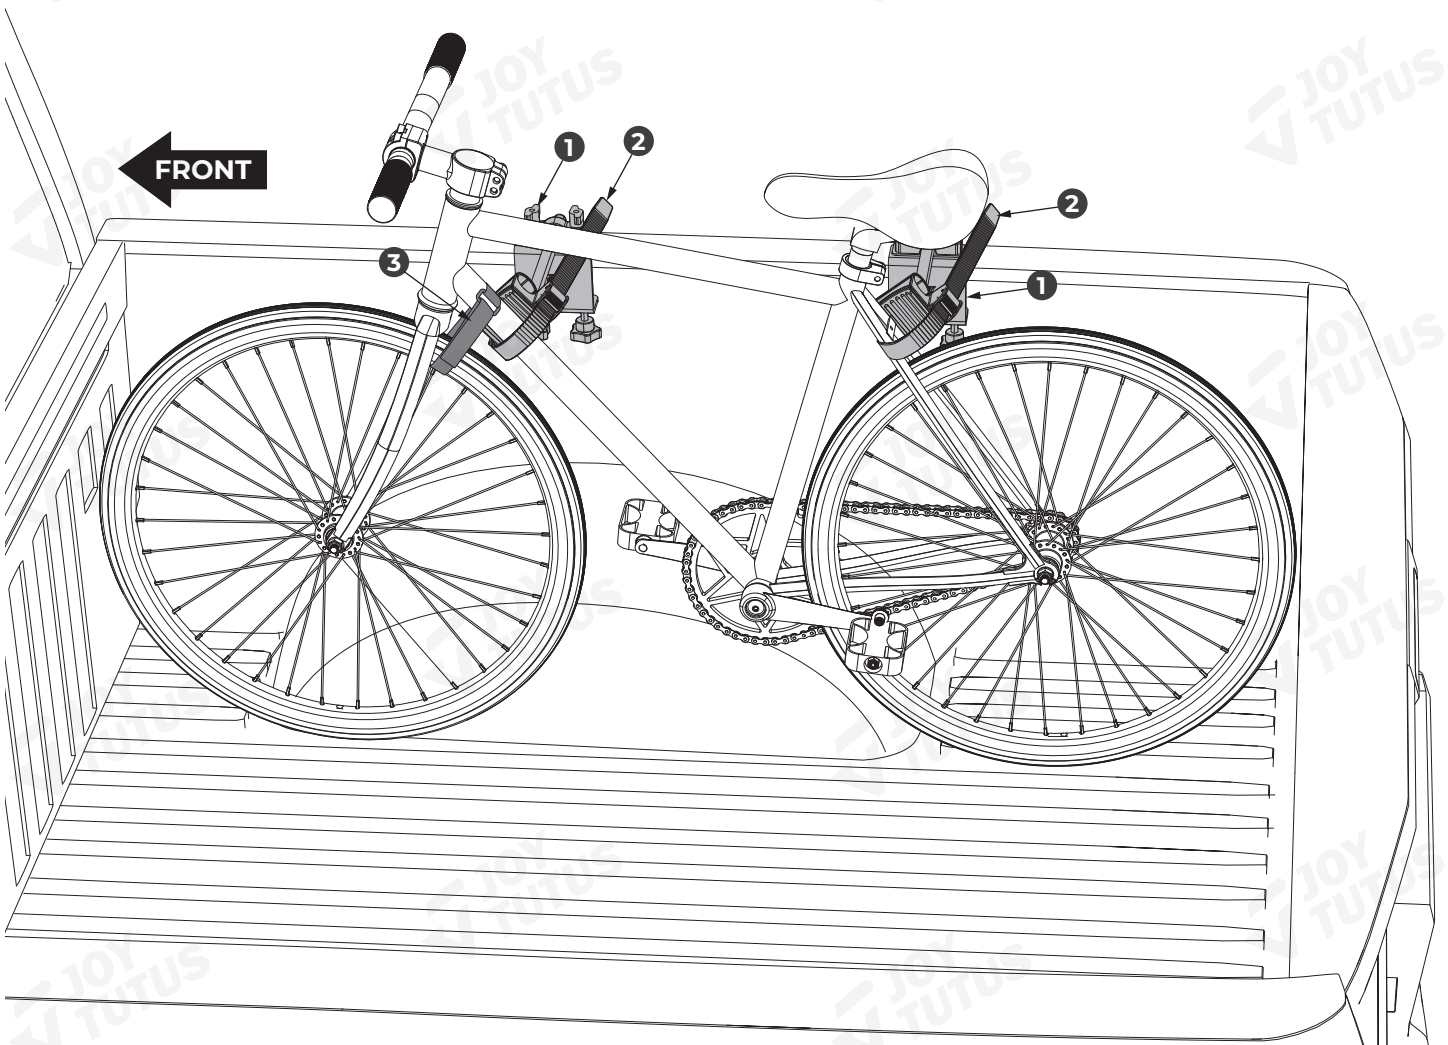

INSTALLATION COMPLETION DIAGRAM