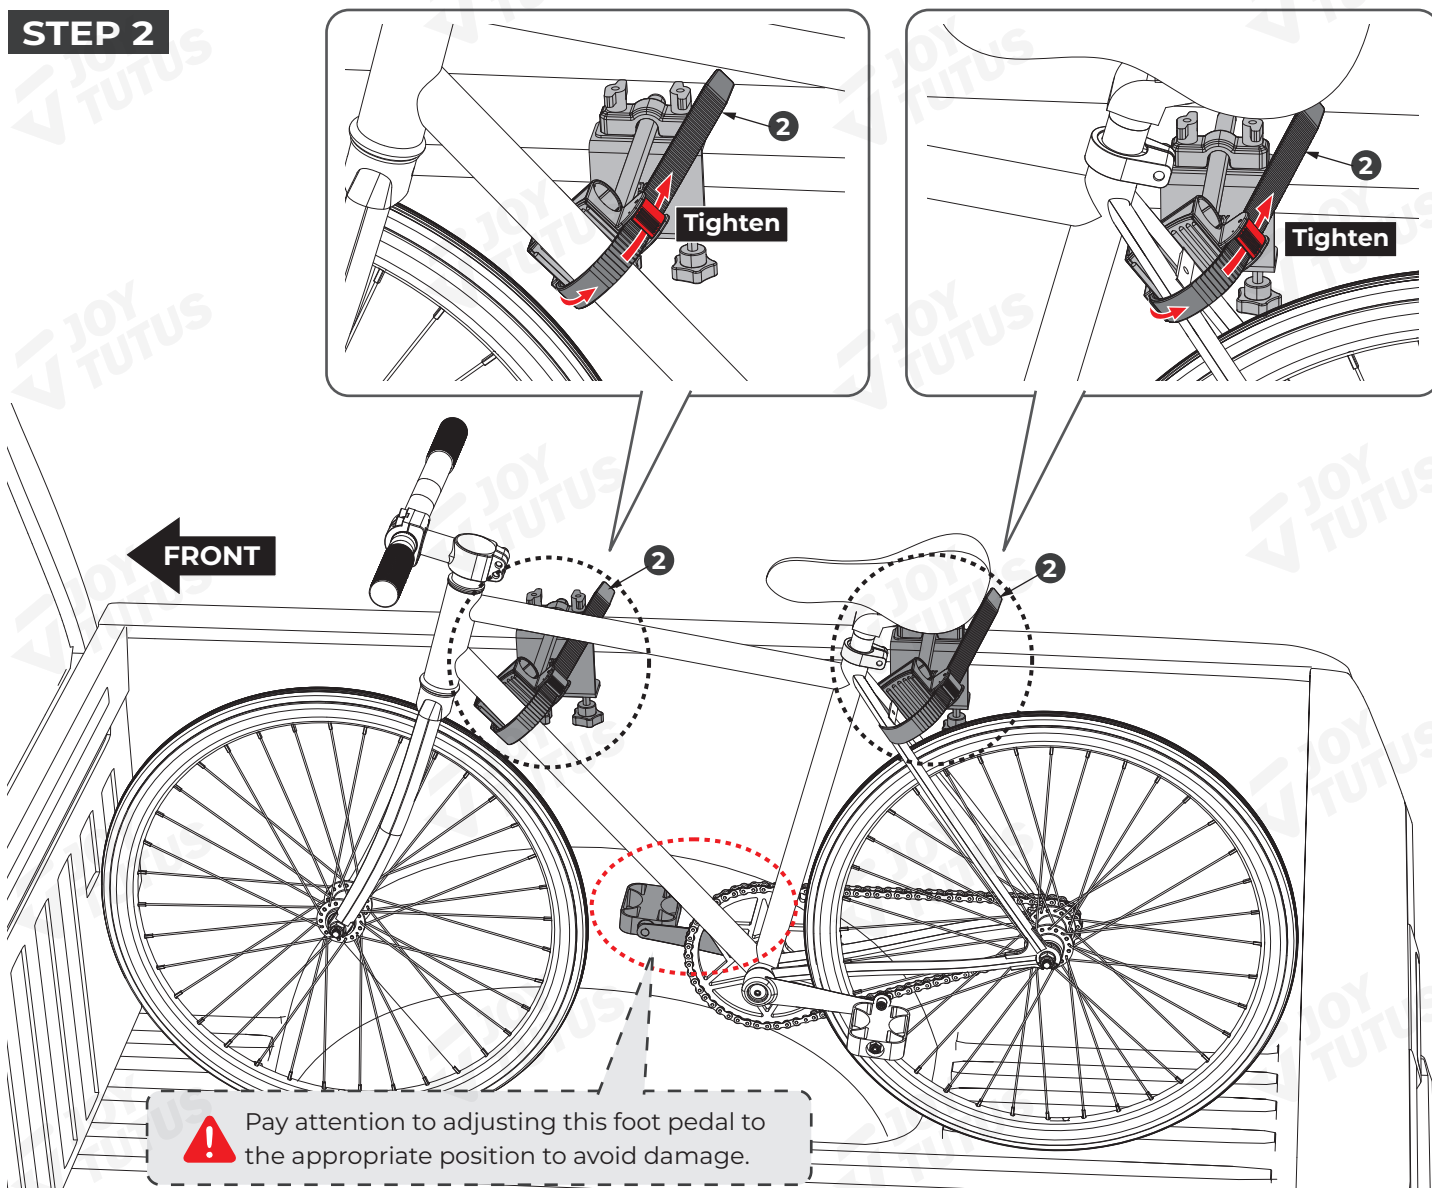

Installation Guide

PRODUCT INFORMATION

INSTALLATION COMPLETION DIAGRAM

✓ INSTALLATION TIPS

STEP 1

STEP 2

STEP 4

FUNCTION

01)

Loosen the hand nut of [1] to adjust the length of [2].

02)

Loosen the hand nut of [1] to rotate [2].

03)

Press the release button to tighten or loose the strap [2].

If you have any questions, please visit Joytutus website for quick response.
Web: www.joytutus.com