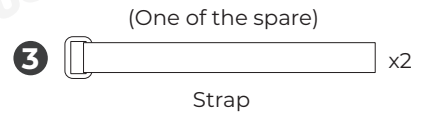

PRODUCT INFORMATION