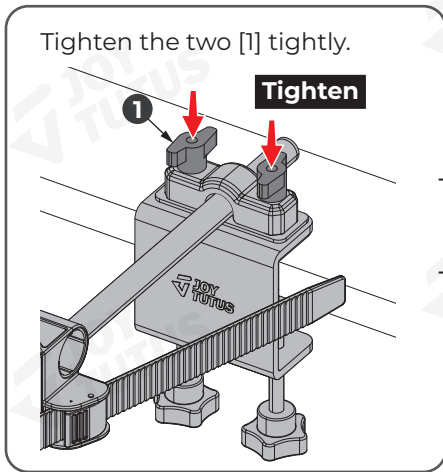

Installation Guide

PRODUCT INFORMATION

INSTALLATION COMPLETION DIAGRAM

✓ INSTALLATION TIPS

STEP 1

STEP 2

STEP 4

FUNCTION

01)

Loosen the hand nut of [1] to adjust the length of [2].

02)

Loosen the hand nut of [1] to rotate [2].

03)

Press the release button to tighten or loose the strap [2].

If you have any questions, please visit Joytutus website for quick response.
Web: www.joytutus.com