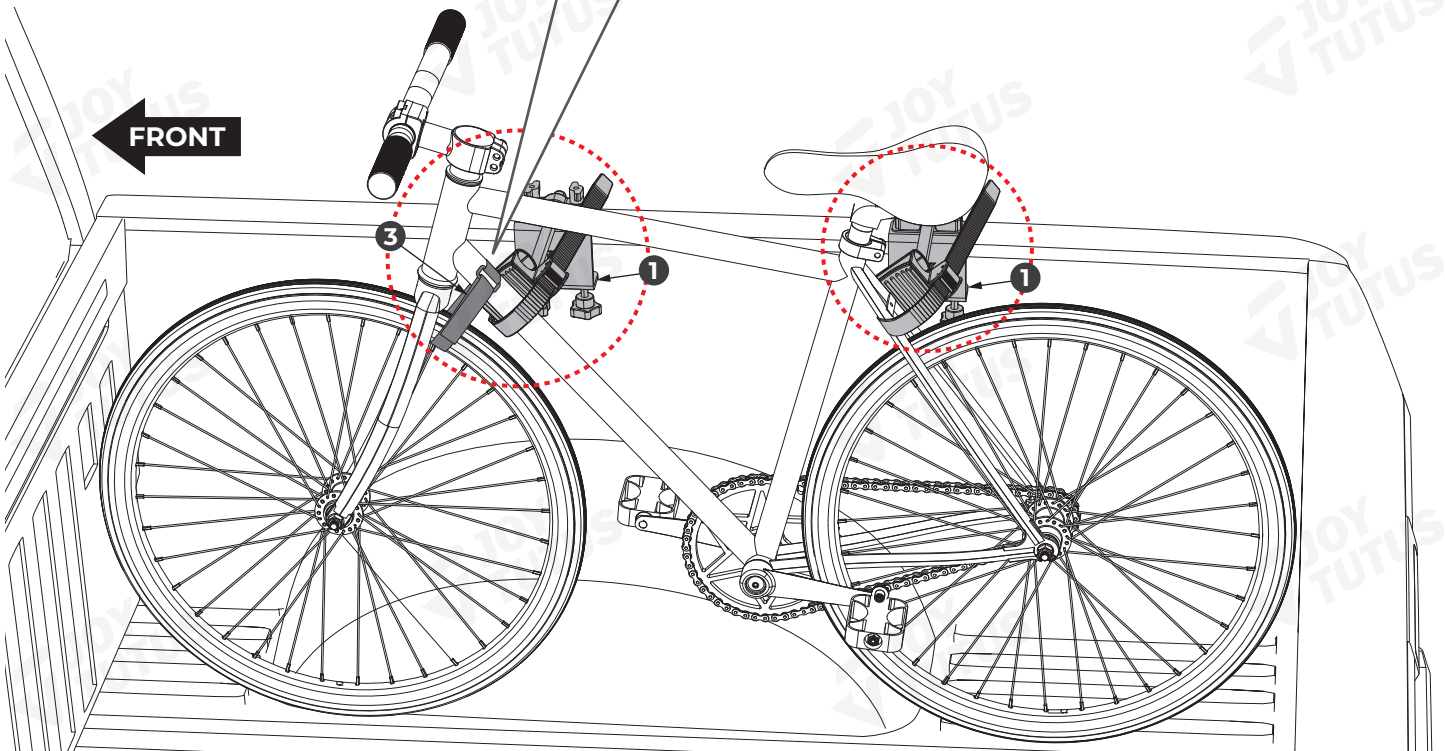

Installation Guide

PRODUCT INFORMATION

INSTALLATION COMPLETION DIAGRAM

✓ INSTALLATION TIPS

STEP 1

STEP 2

STEP 4

FUNCTION

01)

Loosen the hand nut of [1] to adjust the length of [2].

02)

Loosen the hand nut of [1] to rotate [2].

03)

Press the release button to tighten or loose the strap [2].

If you have any questions, please visit Joytutus website for quick response.
Web: www.joytutus.com