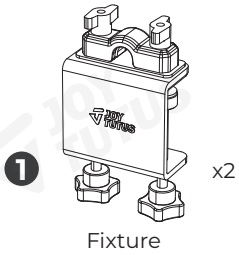

PRODUCT INFORMATION