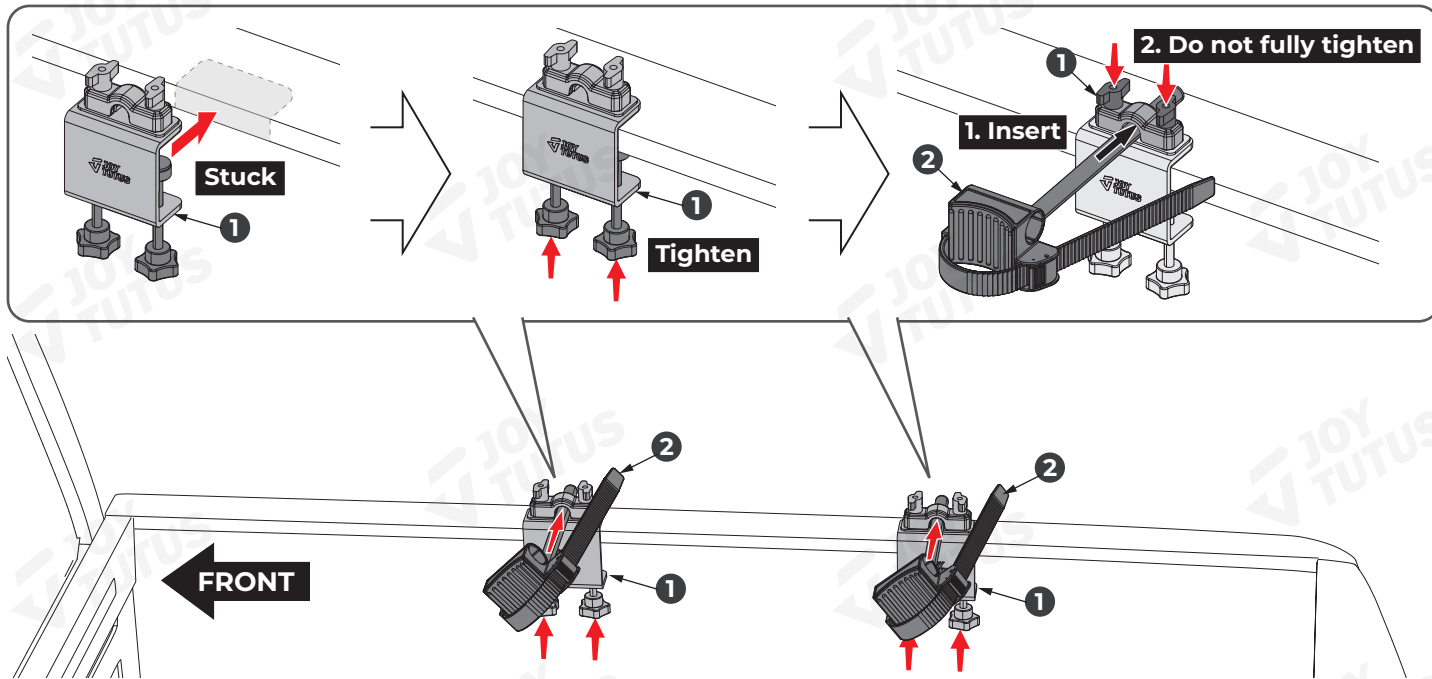

Installation Guide

PRODUCT INFORMATION

INSTALLATION COMPLETION DIAGRAM

✓ INSTALLATION TIPS

STEP 1

STEP 2

STEP 4

FUNCTION

01)

Loosen the hand nut of [1] to adjust the length of [2].

02)

Loosen the hand nut of [1] to rotate [2].

03)

Press the release button to tighten or loose the strap [2].

If you have any questions, please visit Joytutus website for quick response.
Web: www.joytutus.com