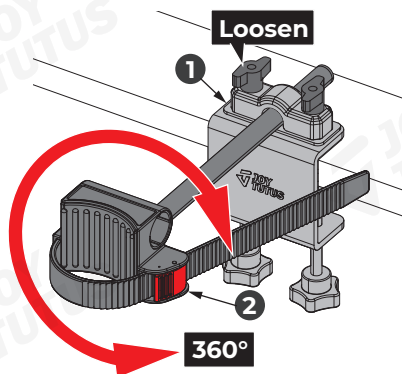

Installation Guide

PRODUCT INFORMATION

INSTALLATION COMPLETION DIAGRAM

✓ INSTALLATION TIPS

STEP 1

STEP 2

STEP 4

FUNCTION

01)

Loosen the hand nut of [1] to adjust the length of [2].

02)

Loosen the hand nut of [1] to rotate [2].

03)

Press the release button to tighten or loose the strap [2].

If you have any questions, please visit Joytutus website for quick response.
Web: www.joytutus.com