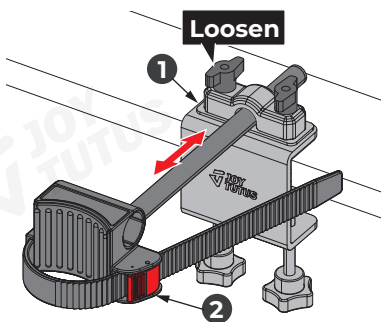

Installation Guide

PRODUCT INFORMATION

INSTALLATION COMPLETION DIAGRAM

✓ INSTALLATION TIPS

STEP 1

STEP 2

STEP 4

FUNCTION

01)

Loosen the hand nut of [1] to adjust the length of [2].

02)

Loosen the hand nut of [1] to rotate [2].

03)

Press the release button to tighten or loose the strap [2].

If you have any questions, please visit Joytutus website for quick response.
Web: www.joytutus.com