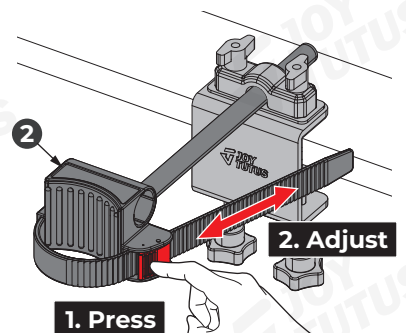

01)

Loosen the hand nut of [1] to adjust the length of [2].

02)

Loosen the hand nut of [1] to rotate [2].

03)

Press the release button to tighten or loose the strap [2].

If you have any questions, please visit Joytutus website for quick response.
Web: www.joytutus.com